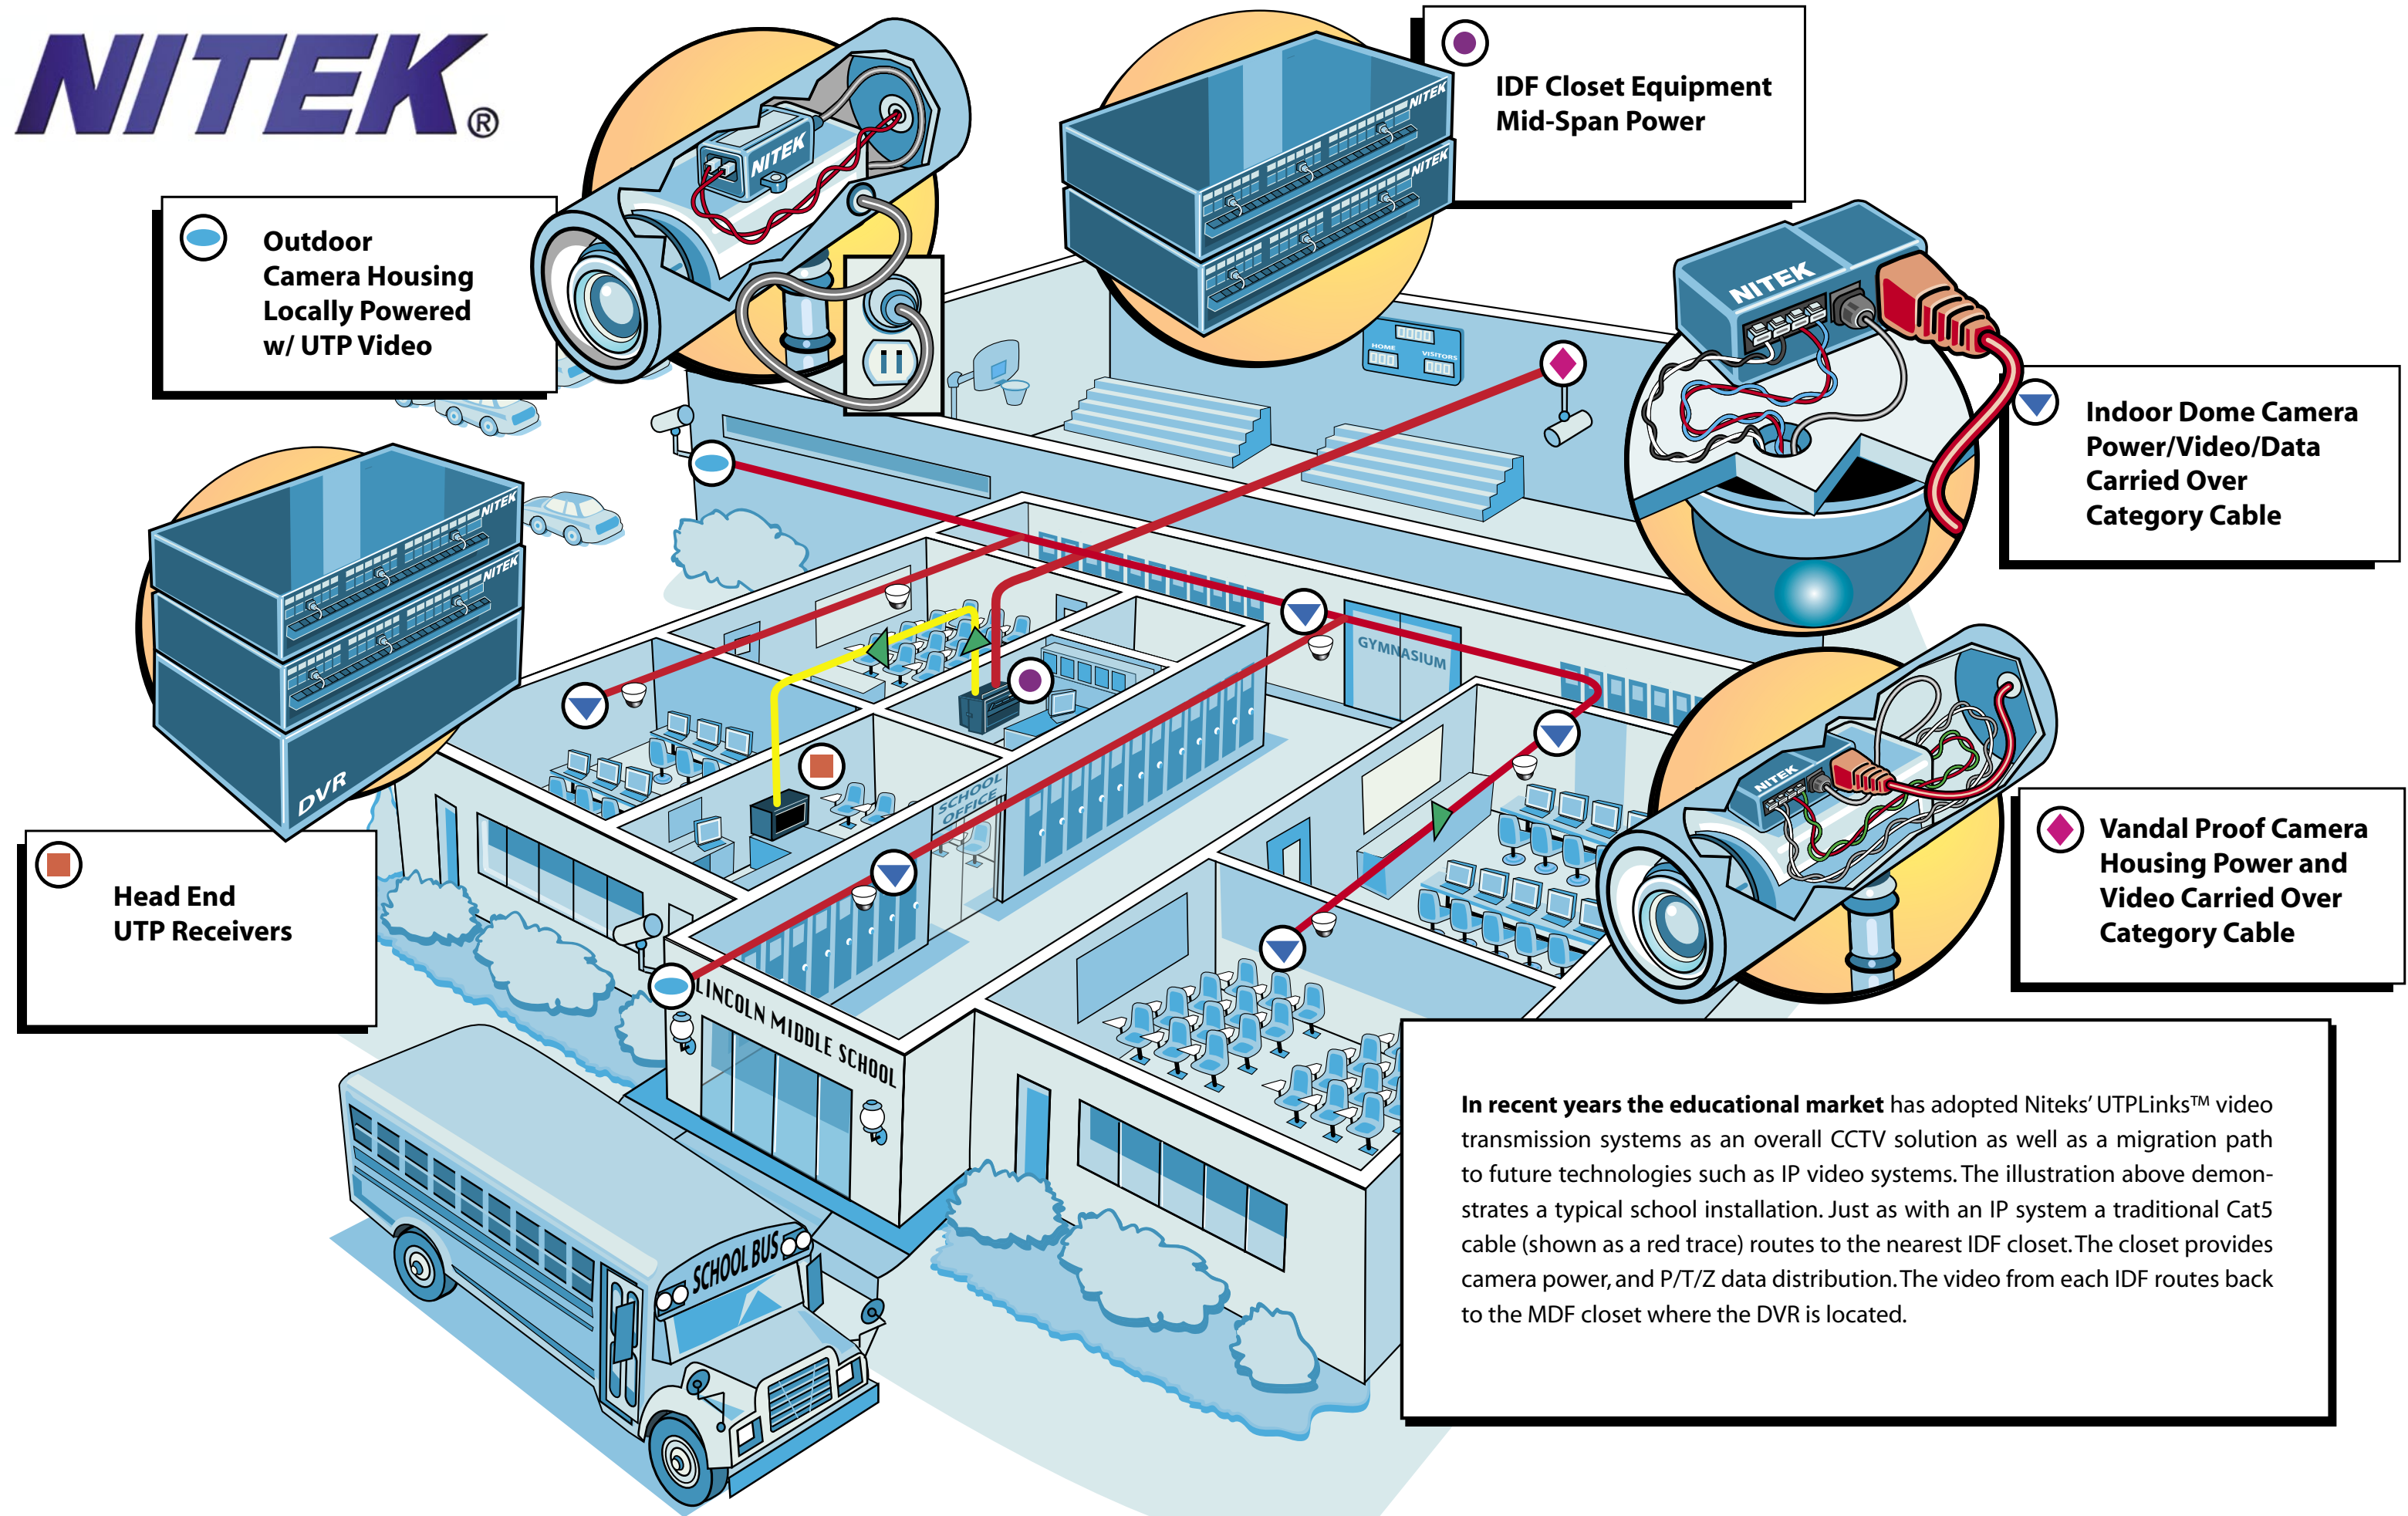

NITEK®

● Outdoor Camera Housing Locally Powered w/ UTP Video

● IDF Closet Equipment Mid-Span Power

▼ Indoor Dome Camera Power/Video/Data Carried Over Category Cable

■ Head End UTP Receivers

◆ Vandal Proof Camera Housing Power and Video Carried Over Category Cable

In recent years the educational market has adopted Nitek's UTPLinks™ video transmission systems as an overall CCTV solution as well as a migration path to future technologies such as IP video systems. The illustration above demonstrates a typical school installation. Just as with an IP system a traditional Cat5 cable (shown as a red trace) routes to the nearest IDF closet. The closet provides camera power, and P/T/Z data distribution. The video from each IDF routes back to the MDF closet where the DVR is located.